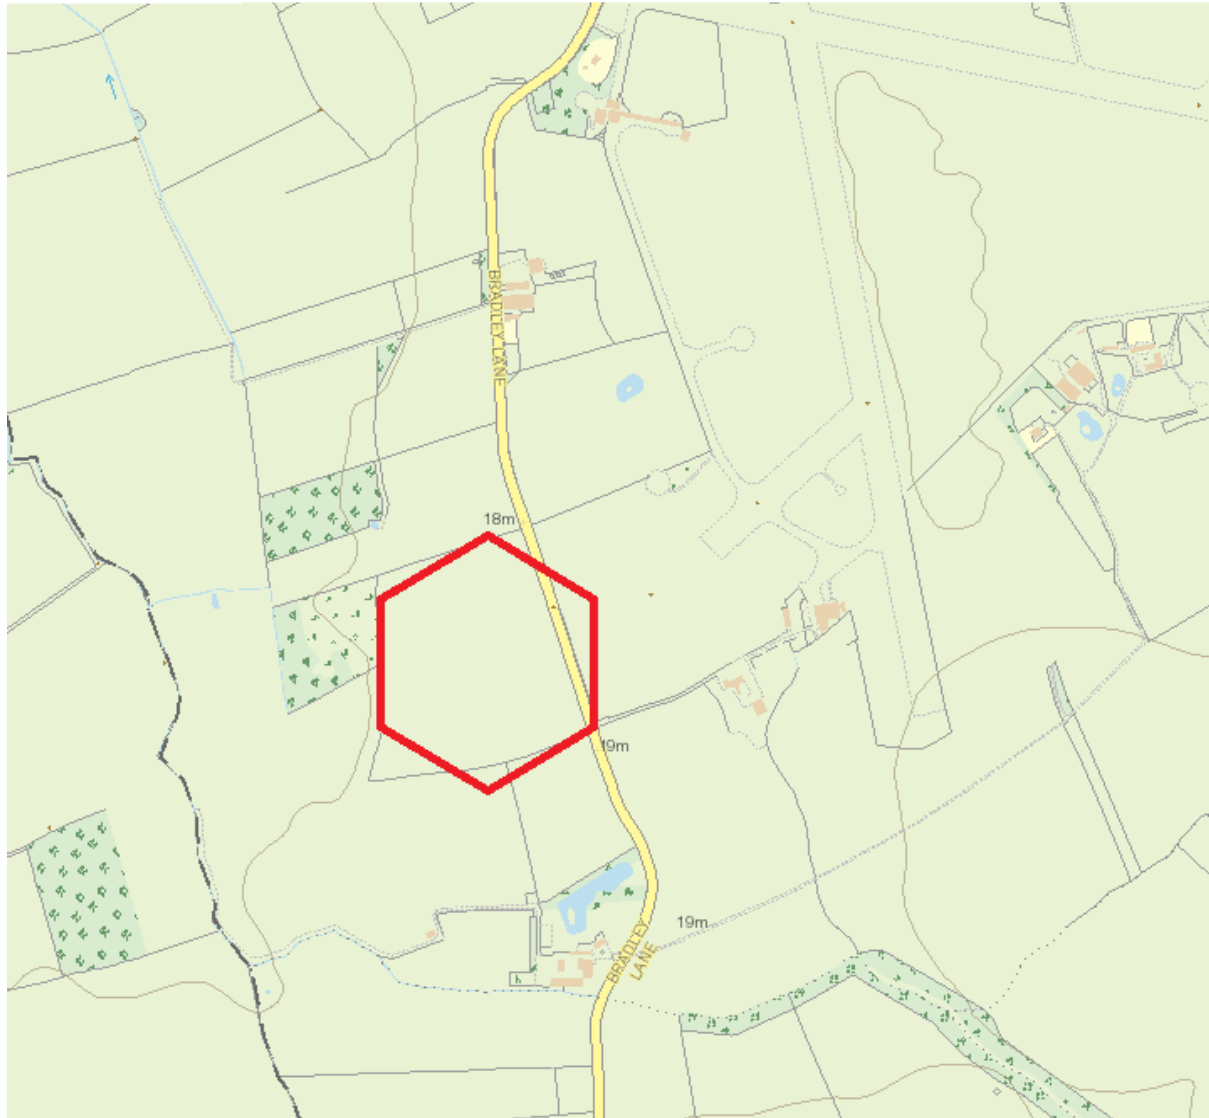

16/01813/FULM

Land At GR 458205 449925 West Of Bradley Lane, Rufforth, York

Reproduced from the Ordnance Survey map with the permission of the Controller of Her Majesty's Stationery Office © Crown Copyright 2000.

Unauthorised reproduction infringes Crown Copyright and may lead to prosecution or civil proceedings.

Produced using ESRI (UK)'s MapExplorer 2.0 - <http://www.esriuk.com>

Organisation	City of York Council
Department	Economy & Place
Comments	Site Location Plan
Date	06 August 2018
SLA Number	